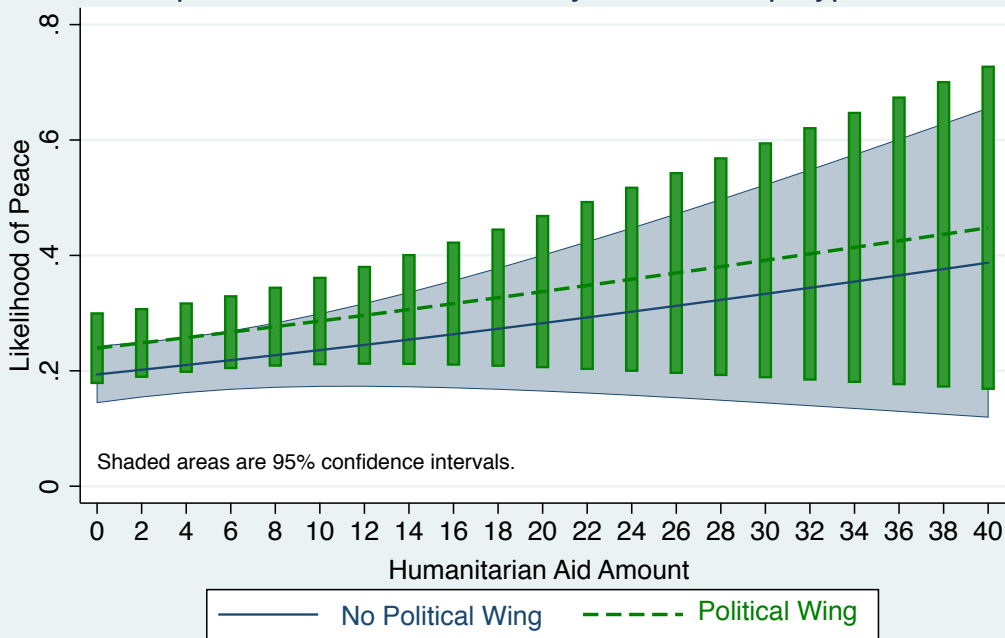

Impact of Humanitarian Aid by Rebel Group Type

Shaded areas are 95% confidence intervals.

Note: 95% confidence intervals