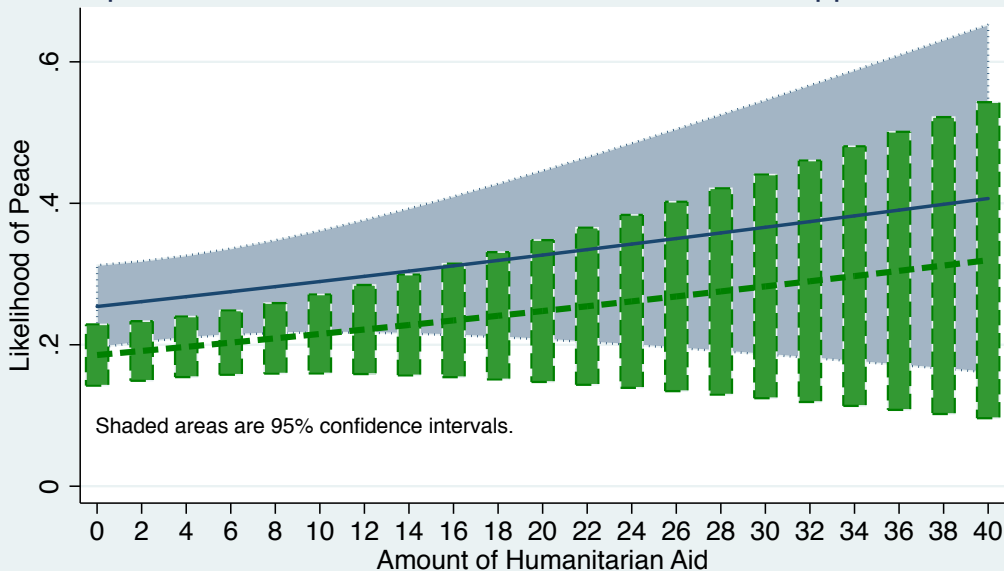

# Impact of Humanitarian Aid with Outside Rebel Supporters

Shaded areas are 95% confidence intervals.

Note: 95% confidence intervals